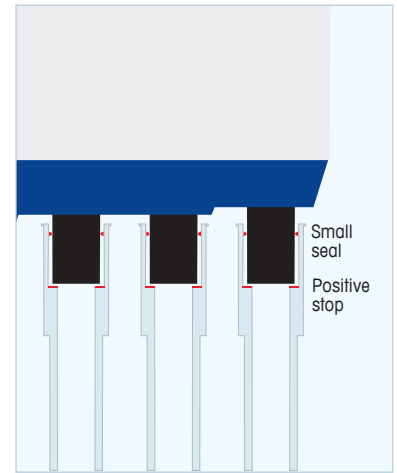

Better balance

Lightweight Multichannel Pipettes

Performance You Can Feel

METTLER TOLEDO

Rainin XLS+ Multichannels

Lightweight, Superior Performance

The new Rainin XLS+™ multichannel pipettes by METTLER TOLEDO raise the bar on multichannel pipetting and performance. The new models are up to 35% lighter, which means they are easier to maneuver and easy on your hands, even after hours of pipetting.

XLS+ pipettes are Rainin's most technically and ergonomically advanced multichannels available. Equipped with Rainin's patented LiteTouch™ System (LTS™) technology, these multichannel pipettes are easy on your hands and deliver precise and consistent sample pickup across all channels. Built rugged and with premium quality materials, these multichannels will deliver years of consistent, reliable service. And like all Rainin XLS+ pipettes, the embedded RFID tag supports advanced calibration tracking.

Lightest touch

Choose Rainin's patented LiteTouch System (LTS) for ergonomics and ease of use. With a small seal and positive stop, tips load quickly, seal perfectly and are easy to eject.

Channel consistency

With a small seal and positive stop, LTS provides a fast, perfect seal across all channels. No rocking or hand-tightening required... ever! Perfect seals result in consistent sample pickup on all channels – first time, every time.