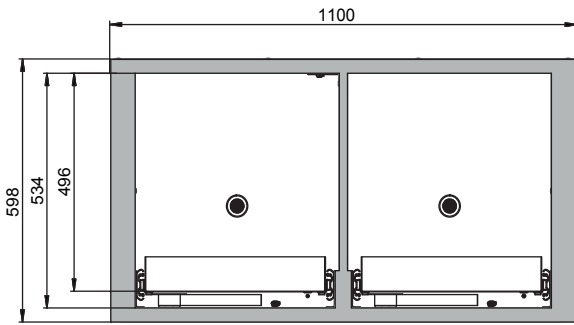

Top view

000 «Диаэм»

Москва
ул. Магаданская, д. 7, к. 3 ■ тел./факс: (495) 745-0508 ■ sales@dia-m.ru

www.dia-m.ru

С.-Петербург
+7 (812) 372-6040
spb@dia-m.ru

Новосибирск
+7(383) 328-0048
nsk@dia-m.ru

Воронеж
+7 (473) 232-4412
vrn@dia-m.ru

Йошкар-Ола
+7 (927) 880-3676
nba@dia-m.ru

Красноярск
+7(923) 303-0152
krsk@dia-m.ru

Казань
+7(843) 210-2080
kazan@dia-m.ru

Ростов-на-Дону
+7 (863) 303-5500
rnd@dia-m.ru

Екатеринбург
+7 (912) 658-7606
ekb@dia-m.ru

Кемерово
+7 (923) 158-6753
kemerovo@dia-m.ru

Армения
+7 (094) 01-0173
armenia@dia-m.ru