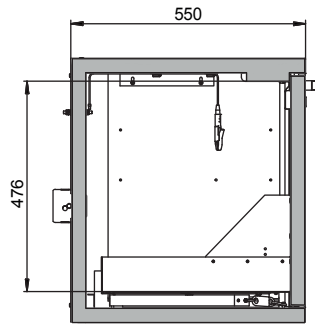

Top view

000 «Диаэм»

Москва
ул. Магаданская, д. 7, к. 3 ■ тел./факс: (495) 745-0508 ■ sales@dia-m.ru

www.dia-m.ru

С.-Петербург
+7 (812) 372-6040
spb@dia-m.ru

Новосибирск
+7(383) 328-0048
nsk@dia-m.ru

Воронеж
+7 (473) 232-4412
vrn@dia-m.ru

Йошкар-Ола
+7 (927) 880-3676
nba@dia-m.ru

Красноярск
+7(923) 303-0152
krsk@dia-m.ru

Казань
+7(843) 210-2080
kazan@dia-m.ru

Ростов-на-Дону
+7 (863) 303-5500
rnd@dia-m.ru

Екатеринбург
+7 (912) 658-7606
ekb@dia-m.ru

Кемерово
+7 (923) 158-6753
kemerovo@dia-m.ru

Армения
+7 (094) 01-0173
armenia@dia-m.ru