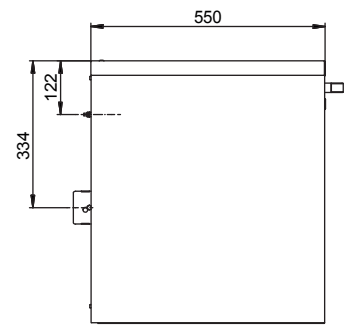

Top view

000 «Диаэм»

Москва
ул. Магаданская, д. 7, к. 3 ■ тел./факс: (495) 745-0508 ■ sales@dia-m.ru

www.dia-m.ru

С.-Петербург
+7 (812) 372-6040
spb@dia-m.ru

Новосибирск
+7(383) 328-0048
nsk@dia-m.ru

Воронеж
+7 (473) 232-4412
vrn@dia-m.ru

Йошкар-Ола
+7 (927) 880-3676
nba@dia-m.ru

Красноярск
+7(923) 303-0152
krsk@dia-m.ru

Казань
+7(843) 210-2080
kazan@dia-m.ru

Ростов-на-Дону
+7 (863) 303-5500
rnd@dia-m.ru

Екатеринбург
+7 (912) 658-7606
ekb@dia-m.ru

Кемерово
+7 (923) 158-6753
kemerovo@dia-m.ru

Армения
+7 (094) 01-0173
armenia@dia-m.ru