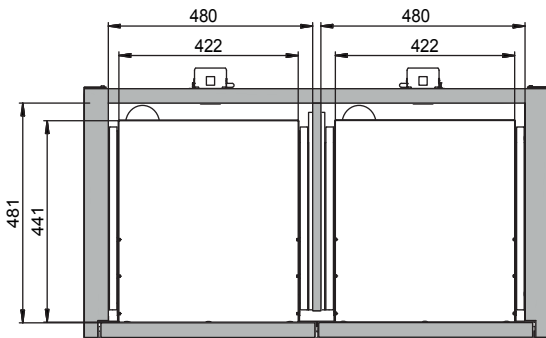

000 «Диаэм»

Москва
ул. Магаданская, д. 7, к. 3 ■ тел./факс: (495) 745-0508 ■ sales@dia-m.ru

www.dia-m.ru

С.-Петербург
+7 (812) 372-6040
spb@dia-m.ru

Новосибирск
+7(383) 328-0048
nsk@dia-m.ru

Воронеж
+7 (473) 232-4412
vrn@dia-m.ru

Йошкар-Ола
+7 (927) 880-3676
nba@dia-m.ru

Красноярск
+7(923) 303-0152
krsk@dia-m.ru

Казань
+7(843) 210-2080
kazan@dia-m.ru

Ростов-на-Дону
+7 (863) 303-5500
rnd@dia-m.ru

Екатеринбург
+7 (912) 658-7606
ekb@dia-m.ru

Кемерово
+7 (923) 158-6753
kemerovo@dia-m.ru

Армения
+7 (094) 01-0173
armenia@dia-m.ru