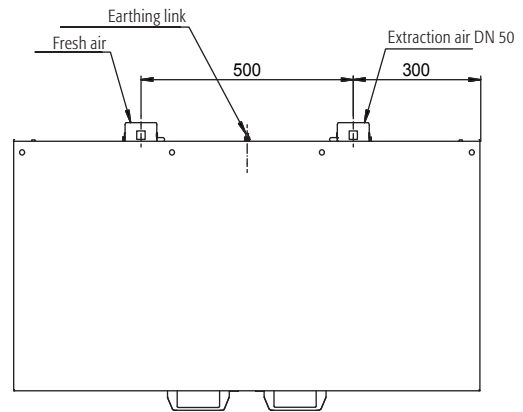

000 «Диаэм»

Москва
ул. Магаданская, д. 7, к. 3 ■ тел./факс: (495) 745-0508 ■ sales@dia-m.ru

www.dia-m.ru

С.-Петербург
+7 (812) 372-6040
spb@dia-m.ru

Новосибирск
+7(383) 328-0048
nsk@dia-m.ru

Воронеж
+7 (473) 232-4412
vrn@dia-m.ru

Йошкар-Ола
+7 (927) 880-3676
nba@dia-m.ru

Красноярск
+7(923) 303-0152
krsk@dia-m.ru

Казань
+7(843) 210-2080
kazan@dia-m.ru

Ростов-на-Дону
+7 (863) 303-5500
rnd@dia-m.ru

Екатеринбург
+7 (912) 658-7606
ekb@dia-m.ru

Кемерово
+7 (923) 158-6753
kemerovo@dia-m.ru

Армения
+7 (094) 01-0173
armenia@dia-m.ru