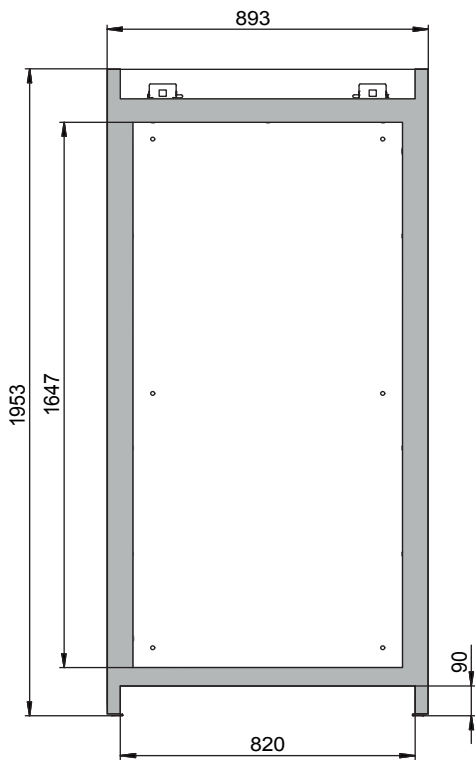

Front view

000 «Диаэм»

Москва
ул. Магаданская, д. 7, к. 3 ■ тел./факс: (495) 745-0508 ■ sales@dia-m.ru

www.dia-m.ru

С.-Петербург
+7 (812) 372-6040
spb@dia-m.ru

Новосибирск
+7(383) 328-0048
nsk@dia-m.ru

Воронеж
+7 (473) 232-4412
vrn@dia-m.ru

Йошкар-Ола
+7 (927) 880-3676
nba@dia-m.ru

Красноярск
+7(923) 303-0152
krsk@dia-m.ru

Казань
+7(843) 210-2080
kazan@dia-m.ru

Ростов-на-Дону
+7 (863) 303-5500
rnd@dia-m.ru

Екатеринбург
+7 (912) 658-7606
ekb@dia-m.ru

Кемерово
+7 (923) 158-6753
kemerovo@dia-m.ru

Армения
+7 (094) 01-0173
armenia@dia-m.ru