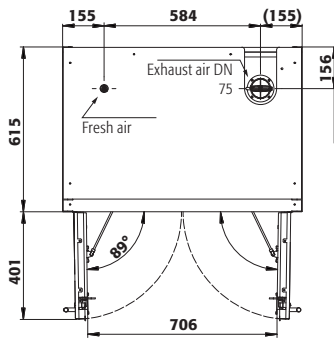

Top view

000 «Диаэм»

Москва
ул. Магаданская, д. 7, к. 3 ■ тел./факс: (495) 745-0508 ■ sales@dia-m.ru

www.dia-m.ru

С.-Петербург
+7 (812) 372-6040
spb@dia-m.ru

Новосибирск
+7(383) 328-0048
nsk@dia-m.ru

Воронеж
+7 (473) 232-4412
vrn@dia-m.ru

Йошкар-Ола
+7 (927) 880-3676
nba@dia-m.ru

Красноярск
+7(923) 303-0152
krsk@dia-m.ru

Казань
+7(843) 210-2080
kazan@dia-m.ru

Ростов-на-Дону
+7 (863) 303-5500
rnd@dia-m.ru

Екатеринбург
+7 (912) 658-7606
ekb@dia-m.ru

Кемерово
+7 (923) 158-6753
kemerovo@dia-m.ru

Армения
+7 (094) 01-0173
armenia@dia-m.ru