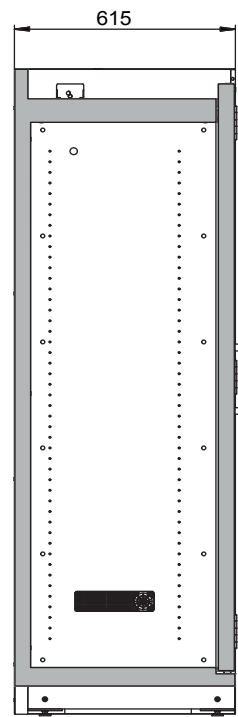

Side view

000 «Диаэм»

Москва
ул. Магаданская, д. 7, к. 3 ■ тел./факс: (495) 745-0508 ■ sales@dia-m.ru

www.dia-m.ru

С.-Петербург
+7 (812) 372-6040
spb@dia-m.ru

Новосибирск
+7(383) 328-0048
nsk@dia-m.ru

Воронеж
+7 (473) 232-4412
vrn@dia-m.ru

Йошкар-Ола
+7 (927) 880-3676
nba@dia-m.ru

Красноярск
+7(923) 303-0152
krsk@dia-m.ru

Казань
+7(843) 210-2080
kazan@dia-m.ru

Ростов-на-Дону
+7 (863) 303-5500
rnd@dia-m.ru

Екатеринбург
+7 (912) 658-7606
ekb@dia-m.ru

Кемерово
+7 (923) 158-6753
kemerovo@dia-m.ru

Армения
+7 (094) 01-0173
armenia@dia-m.ru