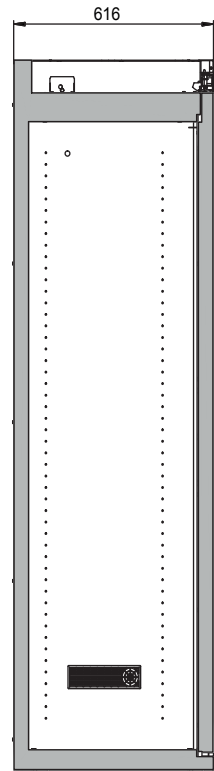

Safety storage cabinet S-CLASSIC-90
Model S90.196.060.WDAS, light grey (RAL 7035)

Safe and approved storage of flammable hazardous substances in working areas

Function / construction:

- **Robust construction and longevity:** triple hinged door, body made of powder-coated sheet steel, safety elements assembled outside the cabinet for increased protection against corrosion
- **User-friendly and safe (model .WDAS):** door open arrest system, convenient and safe removal or storage of containers
- **No unauthorised use:** door lockable with profile cylinder (integration in an existing locking system possible)
- **Easy alignment:** adjusting aids to compensate for uneven floor
- **Ventilation:** integrated air ducts ready for connection (DN 75) to a technical exhaust system

Dimensions

Width (external)	596.00 mm
Depth (external)	616.00 mm
Height (external)	1968.00 mm
Width (internal)	450.00 mm
Depth (internal)	524.00 mm
Height (internal)	1742.00 mm

The available internal dimensions can vary depending on the interior equipment package.

Weight / Load

Weight without interior equipment	260 kg
Distributed load	893.00 kg/m ²
Maximum load	600 kg

Ventilation

Extraction air	75 DN
minimum exhaust air quantity 10 times	4 m ³ /h
Pressure drop inside the cabinet	5 Pa

General Information

Number of doors	1
Door opening angle	89.00°
Interior grid dimension	32 mm
Depth with open doors	1133 mm
Customs tariff number	94032080

Front view

Side view

Top view

000 «Диаэм»

Москва
ул. Магаданская, д. 7, к. 3 ■ тел./факс: (495) 745-0508 ■ sales@dia-m.ru