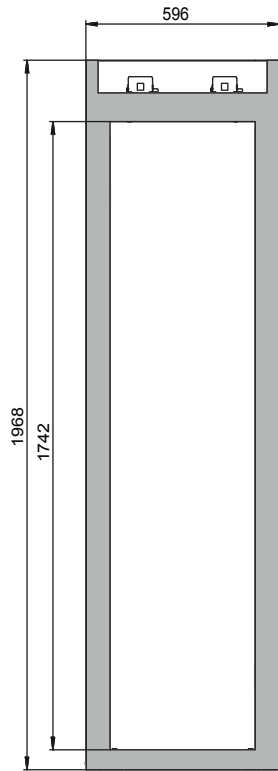

Dimensions

Width (external)	596.00 mm
Depth (external)	616.00 mm
Height (external)	1968.00 mm
Width (internal)	450.00 mm
Depth (internal)	524.00 mm
Height (internal)	1742.00 mm

The available internal dimensions can vary depending on the interior equipment package.

Weight / Load

Weight without interior equipment	260 kg
Distributed load	893.00 kg/m ²
Maximum load	600 kg

Ventilation

Extraction air	75 DN
minimum exhaust air quantity 10 times	4 m ³ /h
Pressure drop inside the cabinet	5 Pa

General Information

Number of doors	1
Door opening angle	89.00°
Interior grid dimension	32 mm
Depth with open doors	1133 mm
Customs tariff number	94032080

Front view

Side view

Top view

000 «Диаэм»

Москва
ул. Магаданская, д. 7, к. 3 ■ тел./факс: (495) 745-0508 ■ sales@dia-m.ru