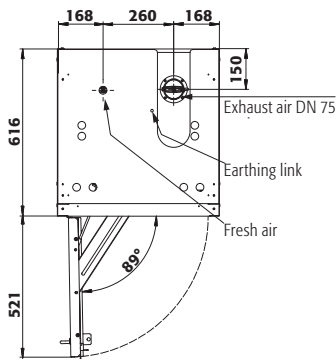

Dimensions

Width (external)	596.00 mm
Depth (external)	616.00 mm
Height (external)	1968.00 mm
Width (internal)	450.00 mm
Depth (internal)	524.00 mm
Height (internal)	1742.00 mm

The available internal dimensions can vary depending on the interior equipment package.

General Information

Number of doors	1
Door opening angle	89.00°
Interior grid dimension	32 mm
Depth with open doors	1133 mm
Customs tariff number	94032080

Front view

Side view

Top view

000 «Диаэм»

Москва
ул. Магаданская, д. 7, к. 3 ■ тел./факс: (495) 745-0508 ■ sales@dia-m.ru