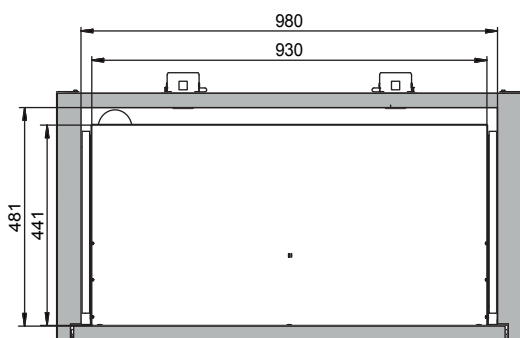

ООО «Диаэм»

Москва
ул. Магаданская, д. 7, к. 3 ■ тел./факс: (495) 745-0508 ■ sales@dia-m.ru

www.dia-m.ru

С.-Петербург
+7 (812) 372-6040
spb@dia-m.ru

Новосибирск
+7 (383) 328-0048
nsk@dia-m.ru

Воронеж
+7 (473) 232-4412
vrn@dia-m.ru

Йошкар-Ола
+7 (927) 880-3676
nba@dia-m.ru

Красноярск
+7 (923) 303-0152
krsk@dia-m.ru

Казань
+7 (843) 210-2080
kazan@dia-m.ru

Ростов-на-Дону
+7 (863) 303-5500
rnd@dia-m.ru

Екатеринбург
+7 (912) 658-7606
ekb@dia-m.ru

Кемерово
+7 (923) 158-6753
kemerovo@dia-m.ru

Армения
+7 (094) 01-0173
armenia@dia-m.ru