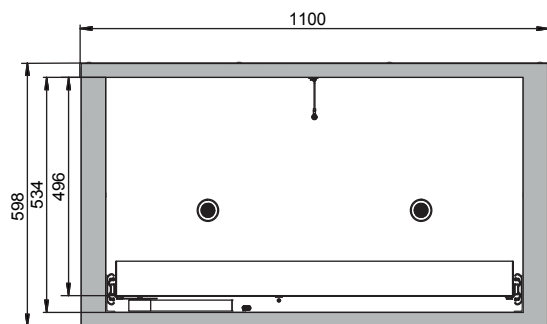

Top view

ООО «Диаэм»

Москва
ул. Магаданская, д. 7, к. 3 ■ тел./факс: (495) 745-0508 ■ sales@dia-m.ru

www.dia-m.ru

С.-Петербург
+7 (812) 372-6040
spb@dia-m.ru

Новосибирск
+7 (383) 328-0048
nsk@dia-m.ru

Воронеж
+7 (473) 232-4412
vrn@dia-m.ru

Йошкар-Ола
+7 (927) 880-3676
nba@dia-m.ru

Красноярск
+7 (923) 303-0152
krsk@dia-m.ru

Казань
+7 (843) 210-2080
kazan@dia-m.ru

Ростов-на-Дону
+7 (863) 303-5500
rnd@dia-m.ru

Екатеринбург
+7 (912) 658-7606
ekb@dia-m.ru

Кемерово
+7 (923) 158-6753
kemerovo@dia-m.ru

Армения
+7 (094) 01-0173
armenia@dia-m.ru