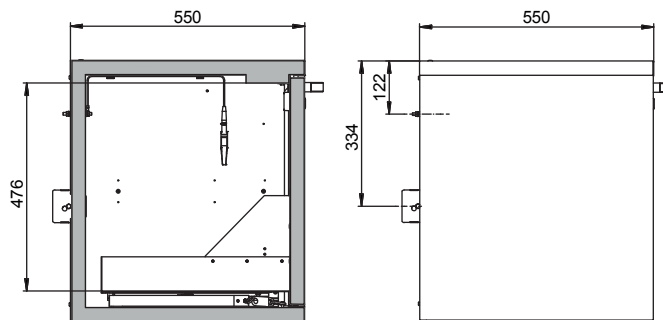

Top view

ООО «Диаэм»

Москва
ул. Магаданская, д. 7, к. 3 ■ тел./факс: (495) 745-0508 ■ sales@dia-m.ru

www.dia-m.ru

С.-Петербург
+7 (812) 372-6040
spb@dia-m.ru

Новосибирск
+7 (383) 328-0048
nsk@dia-m.ru

Воронеж
+7 (473) 232-4412
vrn@dia-m.ru

Йошкар-Ола
+7 (927) 880-3676
nba@dia-m.ru

Красноярск
+7 (923) 303-0152
krsk@dia-m.ru

Казань
+7 (843) 210-2080
kazan@dia-m.ru

Ростов-на-Дону
+7 (863) 303-5500
rnd@dia-m.ru

Екатеринбург
+7 (912) 658-7606
ekb@dia-m.ru

Кемерово
+7 (923) 158-6753
kemerovo@dia-m.ru

Армения
+7 (094) 01-0173
armenia@dia-m.ru