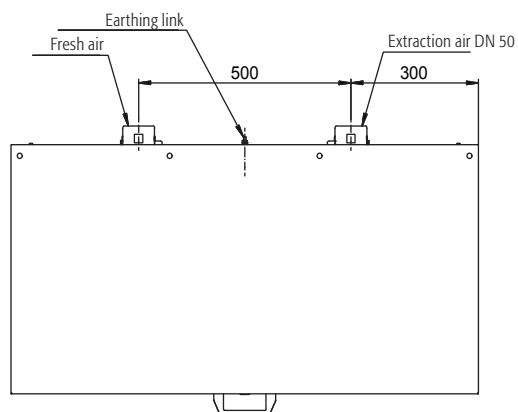

ООО «Диаэм»

Москва
ул. Магаданская, д. 7, к. 3 ■ тел./факс: (495) 745-0508 ■ sales@dia-m.ru

www.dia-m.ru

С.-Петербург
+7 (812) 372-6040
spb@dia-m.ru

Новосибирск
+7 (383) 328-0048
nsk@dia-m.ru

Воронеж
+7 (473) 232-4412
vrn@dia-m.ru

Йошкар-Ола
+7 (927) 880-3676
nba@dia-m.ru

Красноярск
+7 (923) 303-0152
krsk@dia-m.ru

Казань
+7 (843) 210-2080
kazan@dia-m.ru

Ростов-на-Дону
+7 (863) 303-5500
rnd@dia-m.ru

Екатеринбург
+7 (912) 658-7606
ekb@dia-m.ru

Кемерово
+7 (923) 158-6753
kemerovo@dia-m.ru

Армения
+7 (094) 01-0173
armenia@dia-m.ru